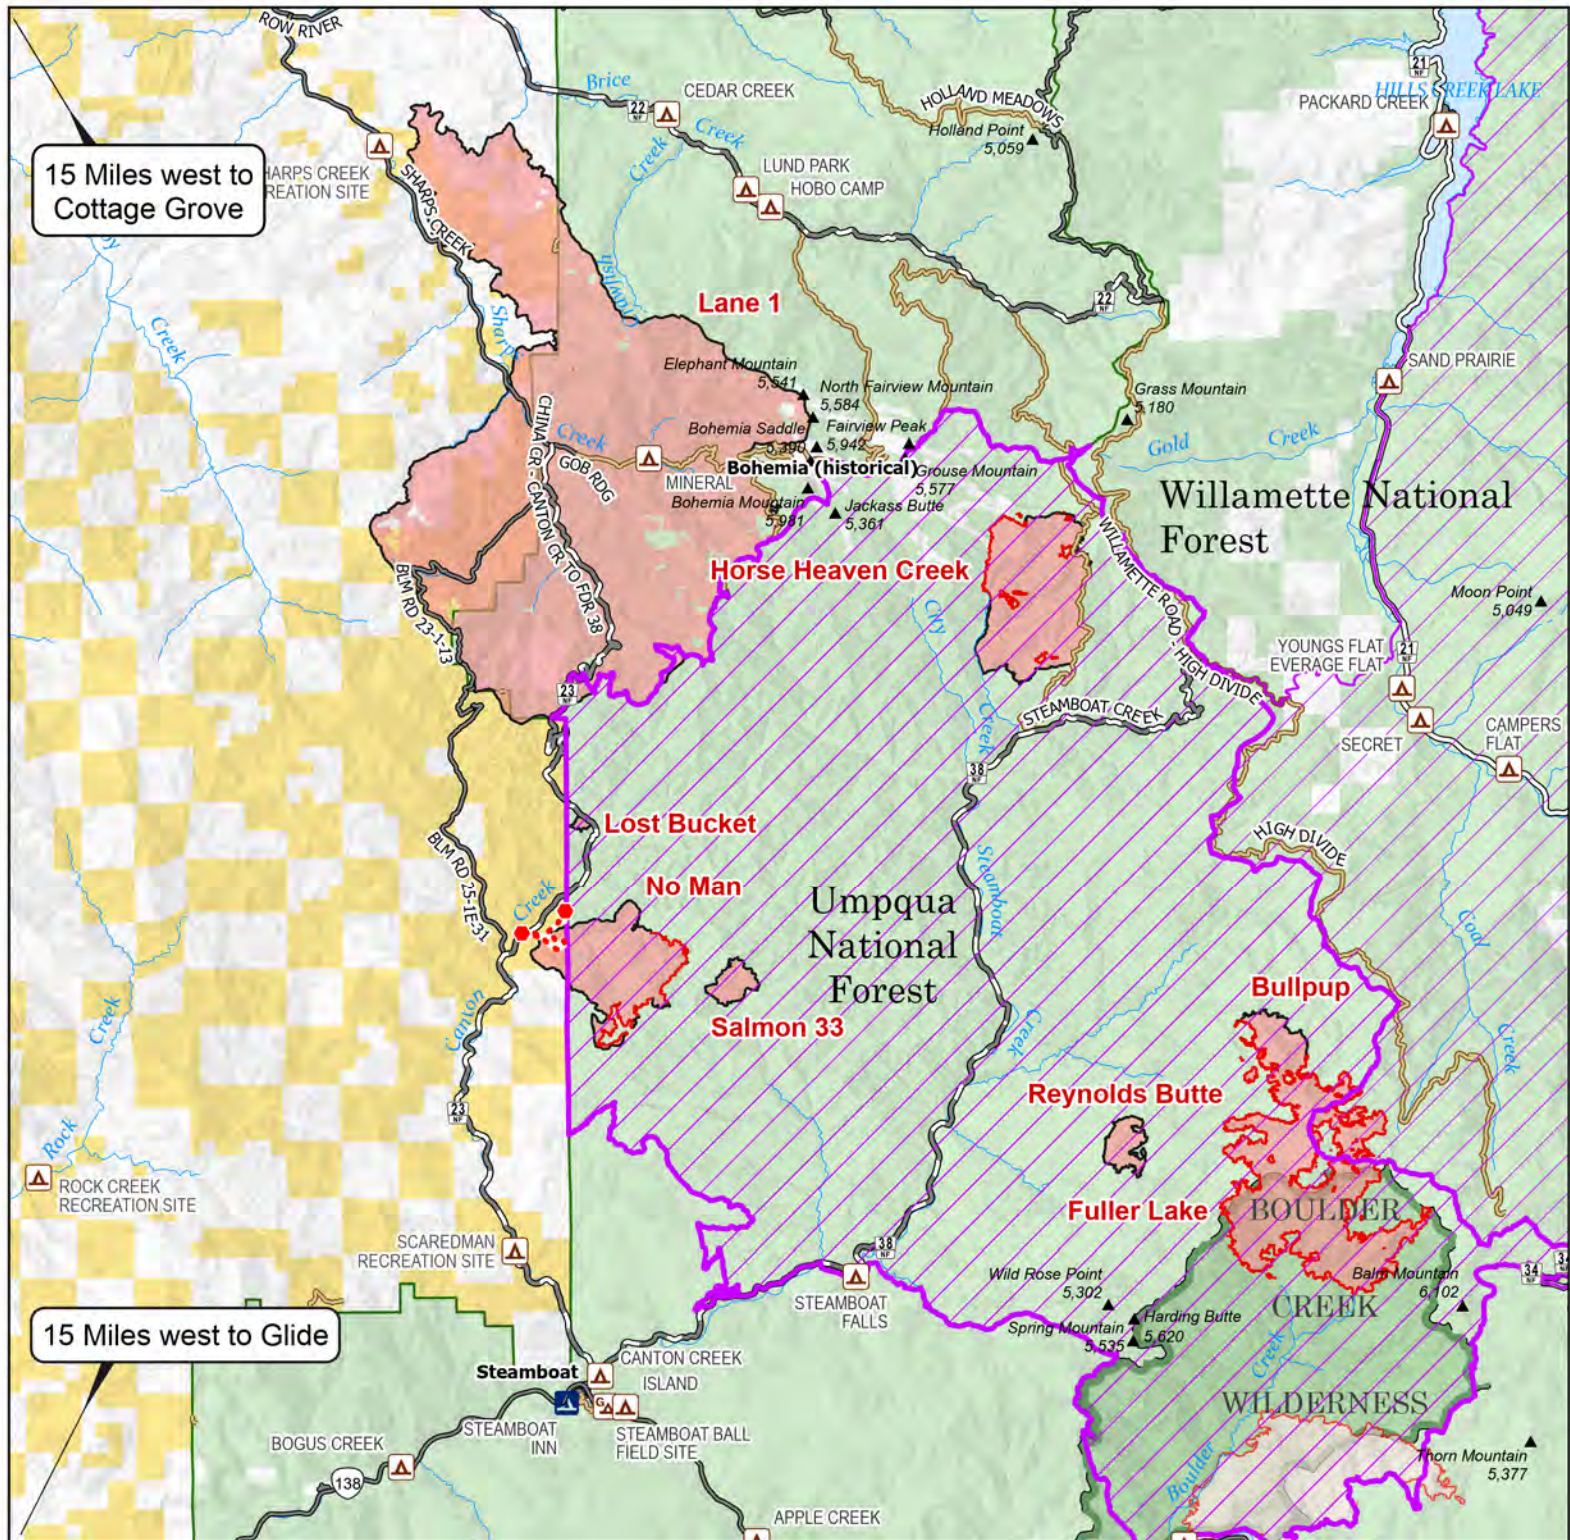

Information

10/07/2024

Homestead Complex
OR-UPF-240311

10,552 acres at 10/05/2024 1949

Lane 1

OR-771S-000028

25,951 acres at 9/26/2024 1912

- Current BLM Road Closure
- Contained
- Uncontained
- Fire Area - Homestead Complex & Lane 1
- Adjacent Incidents
- Bureau of Land Management Lands
- U.S. Forest Service
- FS Wilderness Boundary
- Forest Service Closure Area

15 Miles west to Cottage Grove

15 Miles west to Glide